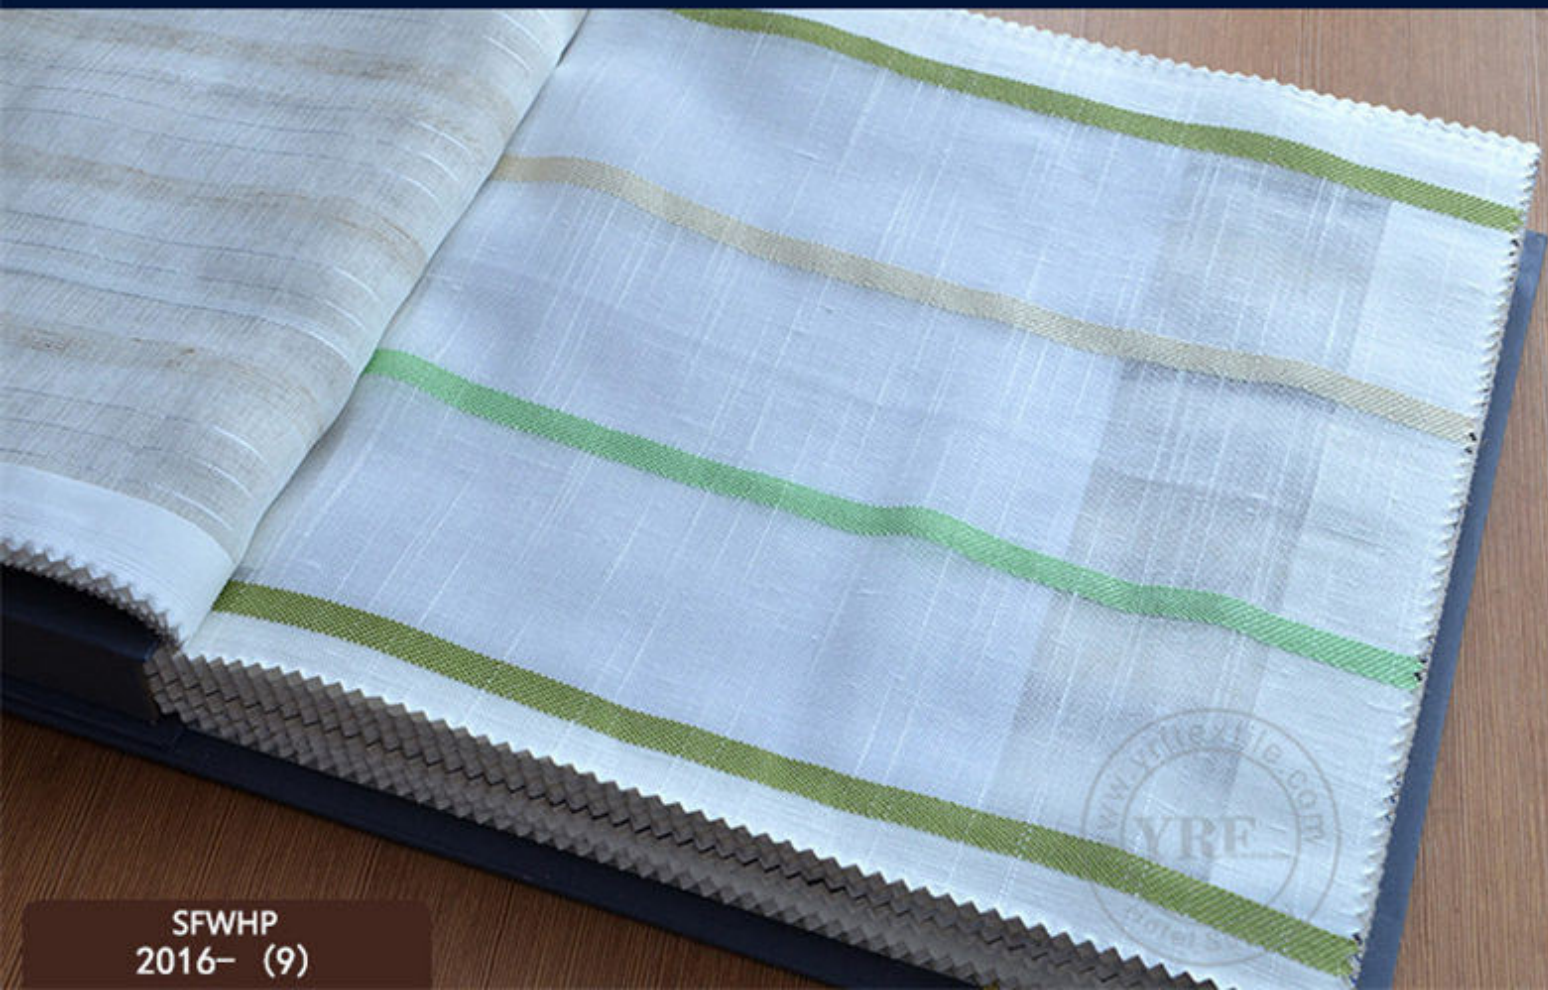

SFWHP
2016- (9)