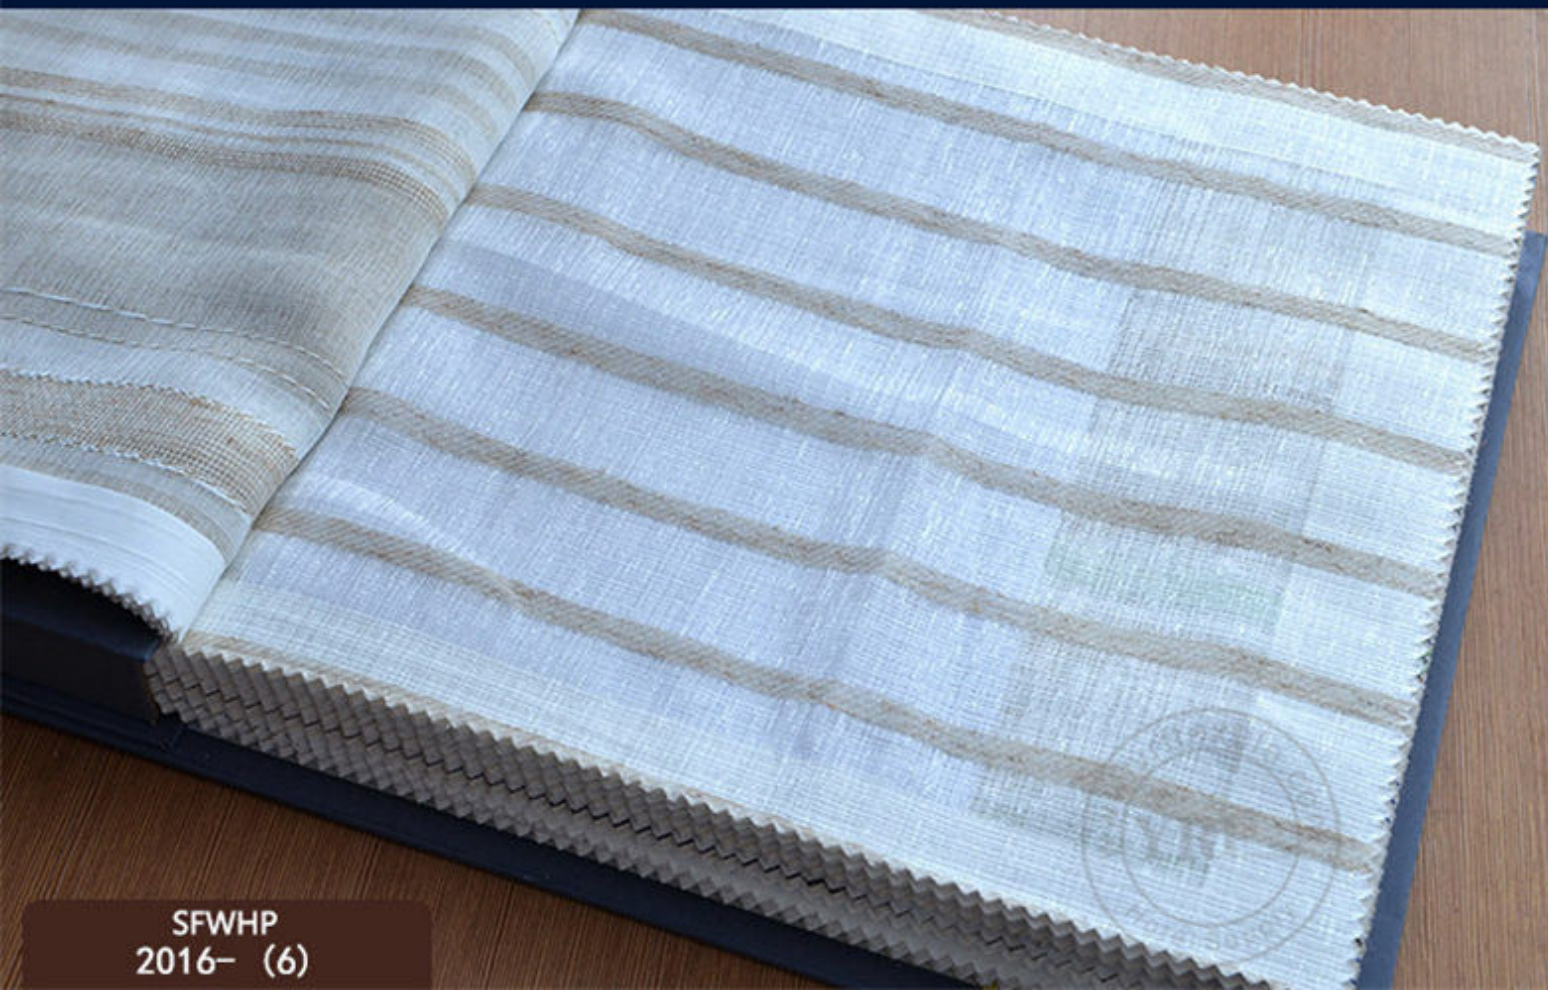

SFWHP
2016- (6)